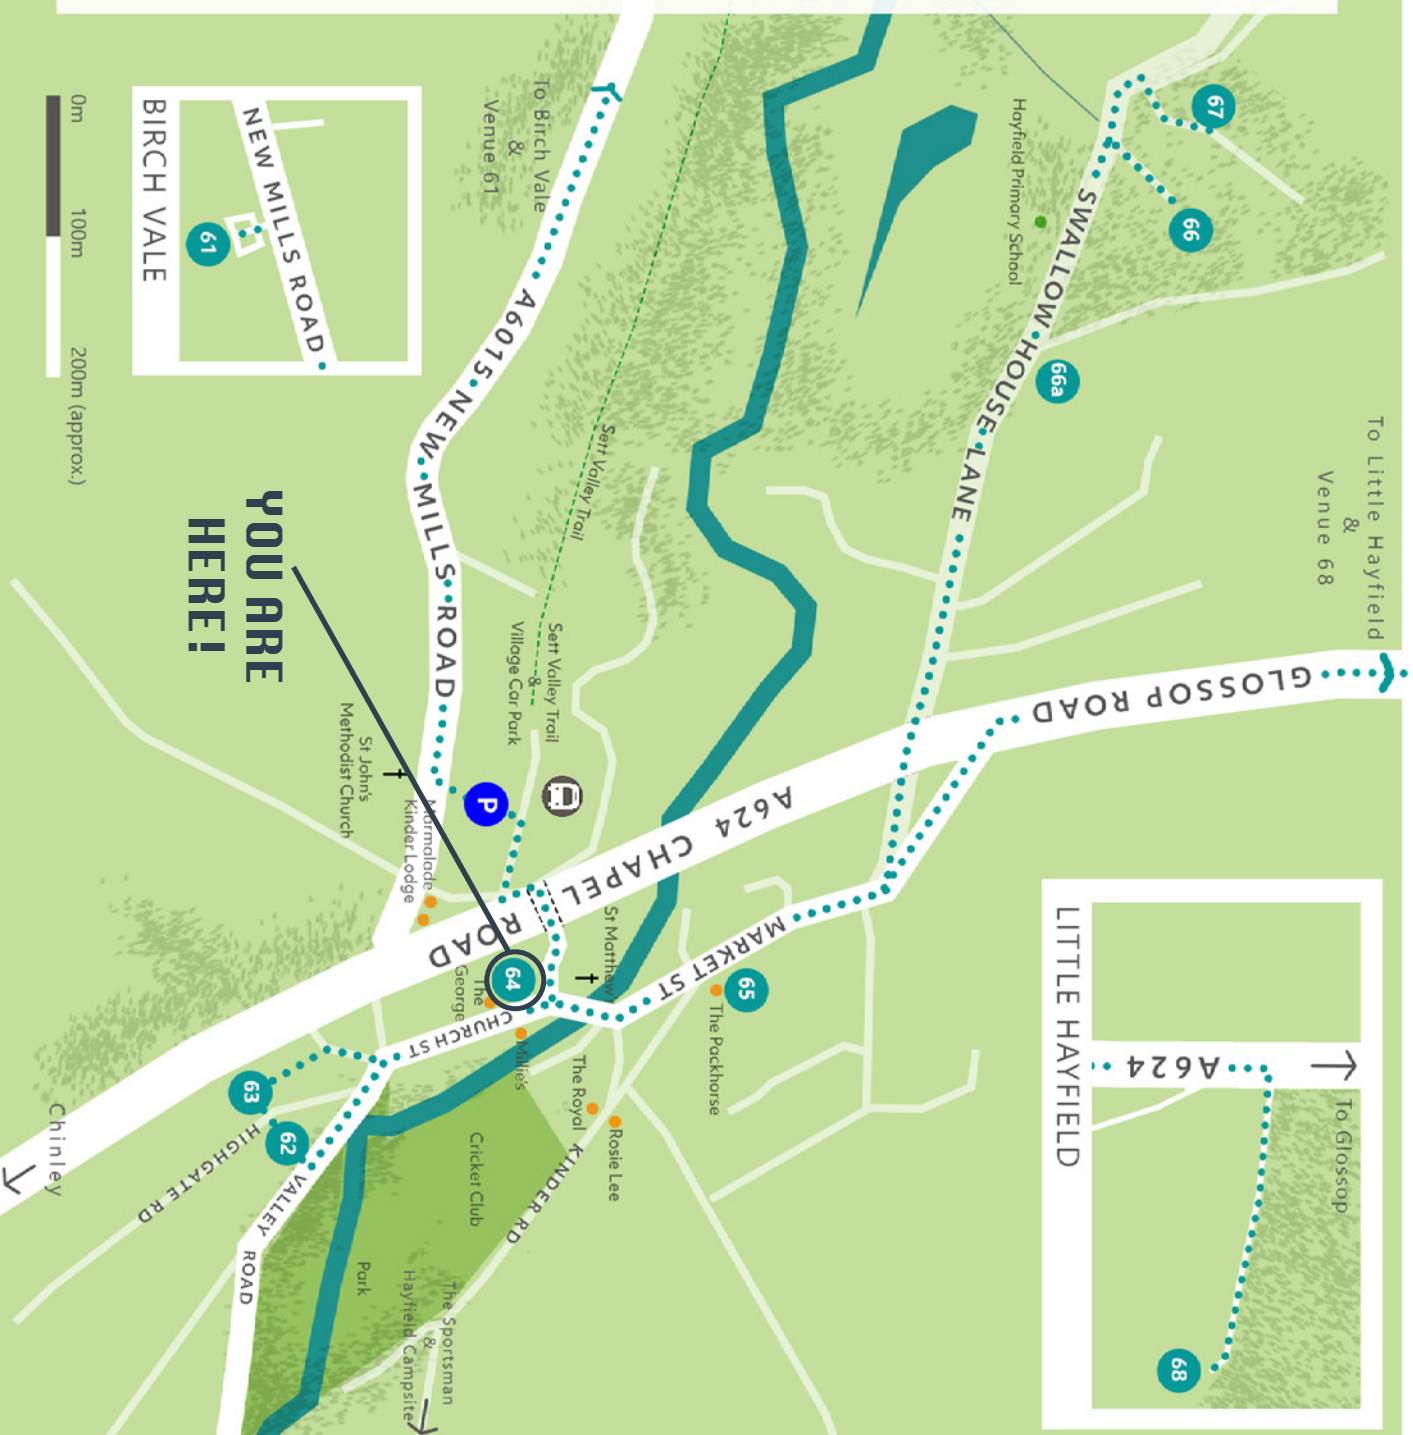

# FOLLOW THE HAYFIELD ART TRAIL!

## HAYFIELD

Open Studios and Exhibitions  
Saturday 27th - Monday 29th May

- 61** 31A NEW MILLS ROAD  
Linda Sheldon
- 62** THE LOFT  
Carly Grice Stone Sculpture
- 63** HYLESTONE  
Andrew Gale, Barbara Helm, Carol Beckett
- 64** ELEPHANTSTONES GALLERY  
Simon Bridges
- 65** ASHLAR STUDIO  
Susan McCall, Jo Toft, David Toft, Ann Lyon
- 66a** 76 SWALLOW HOUSE LANE  
Henry Walsh
- 66** BANK VALE PAPER MILL  
Julie Isles, Jo Turner, Laura Hunter, Tracey Anne Turner, Andrew Grantham, Rachel Eastop
- 67** 23 PIKE CLOSE  
Jacqueline Daniel
- 68** THROSTLE FARM  
Stephen Griewe, Sue Sheppard, Maria Tarnowska, Lyndon Evans, Brian Nolan, Pat Evans

[hayfieldartists.co.uk](http://hayfieldartists.co.uk)  
[derbyshireopenarts.co.uk](http://derbyshireopenarts.co.uk)

**YOU ARE  
HERE!**

0m 100m 200m (approx.)